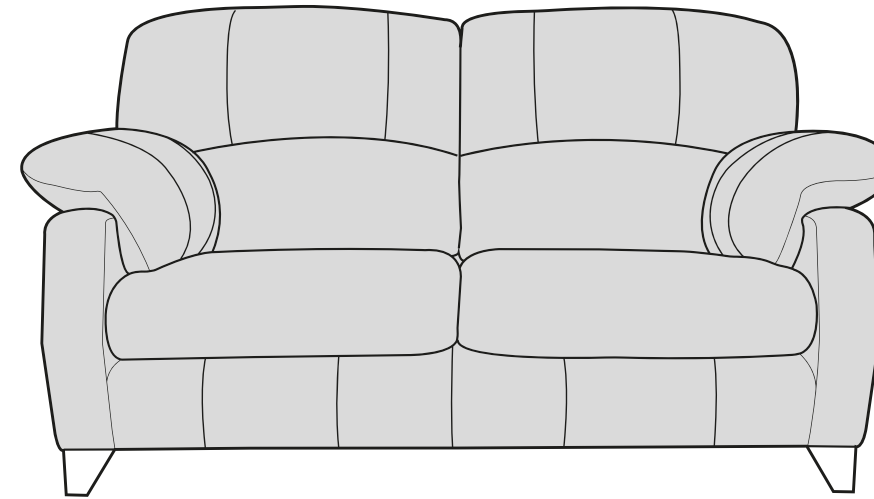

# Austin Leather Collection

3 seater shown in Puglia Cinder (Cover 1). Armchair shown in Puglia Cinder (Cover 1). Leather storage footstool shown in Puglia Cinder (Cover 1).

# AUSTIN LEATHER COVER GUIDE - STANDARD BACK

Please use this guide when ordering the following pieces to clarify cover options.

**3 Seater sofa (3ST)**

**2 Seater sofa (2ST)**

**Arm Chair (1ST)**

# AUSTIN LEATHER DIMENSIONS (CM)

AVAILABLE PIECES	HEIGHT 1	WIDTH 2	DEPTH 3	SEAT HEIGHT 4	SEAT DEPTH 5	SEAT WIDTH 6	ACCESS DIAGONAL 7	OUTBACK HEIGHT 8	ARM HEIGHT 9	WEIGHT (KG)
3 SEATER SOFA (3ST)	100	187	98	48	55	135	207	81	69	56.5
2 SEATER SOFA (2ST)	100	160	98	48	55	111	184	81	69	49
ARMCHAIR (1ST)	100	91	98	48	55	40	130	81	69	36
<b>ACCENT PIECES</b>										
AUSTIN LEATHER FOOTSTOOL (FST)	37	104	64	N/A	N/A	N/A	117	N/A	N/A	21.5
LEATHER STORAGE FOOTSTOOL (FSS)	45	63	50	N/A	N/A	N/A	75	N/A	N/A	12.5