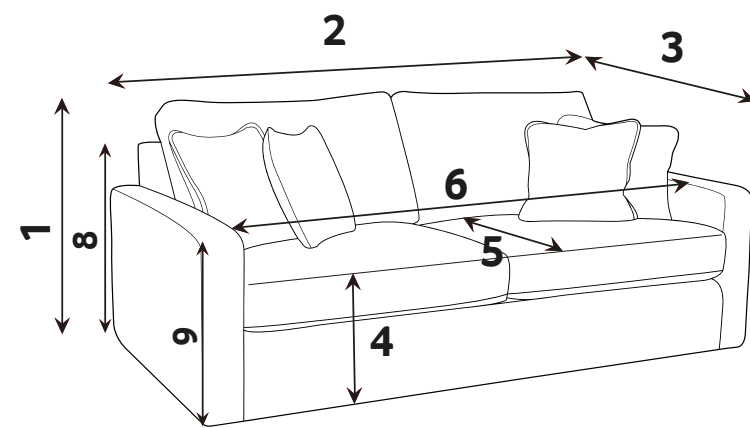

# AUSTIN LEATHER DIMENSIONS (CM)

AVAILABLE PIECES	HEIGHT 1	WIDTH 2	DEPTH 3	SEAT HEIGHT 4	SEAT DEPTH 5	SEAT WIDTH 6	ACCESS DIAGONAL 7	OUTBACK HEIGHT 8	ARM HEIGHT 9	WEIGHT (KG)
3 SEATER SOFA (3ST)	100	187	98	48	55	135	207	81	69	56.5
2 SEATER SOFA (2ST)	100	160	98	48	55	111	184	81	69	49
ARMCHAIR (1ST)	100	91	98	48	55	40	130	81	69	36
<b>ACCENT PIECES</b>										
AUSTIN LEATHER FOOTSTOOL (FST)	37	104	64	N/A	N/A	N/A	117	N/A	N/A	21.5
LEATHER STORAGE FOOTSTOOL (FSS)	45	63	50	N/A	N/A	N/A	75	N/A	N/A	12.5

## DIMENSION GUIDE

Check the diagonal access dimension to ensure furniture will fit in your home.

1 - HEIGHT  
2 - WIDTH

3 - DEPTH  
4 - SEAT HEIGHT

5 - SEAT DEPTH (STD & PILLOW)  
6 - SEAT WIDTH

7 - DIAGONAL ACCESS  
8 - OUTBACK HEIGHT  
9 - ARM HEIGHT