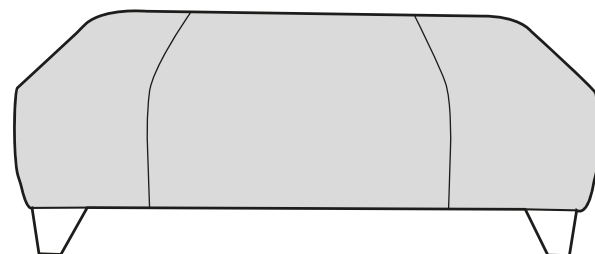

SUGGESTED ACCENT PIECES

Austin Leather Footstool (FST)