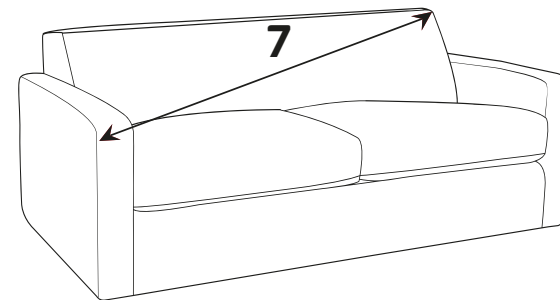

# AUSTIN LEATHER DIMENSIONS (CM)

AVAILABLE PIECES	HEIGHT 1	WIDTH 2	DEPTH 3	SEAT HEIGHT 4	SEAT DEPTH 5	SEAT WIDTH 6	ACCESS DIAGONAL 7	OUTBACK HEIGHT 8	ARM HEIGHT 9	WEIGHT (KG)
3 SEATER SOFA (3ST)	100	187	98	48	55	135	207	81	69	56.5
2 SEATER SOFA (2ST)	100	160	98	48	55	111	184	81	69	49
ARMCHAIR (1ST)	100	91	98	48	55	40	130	81	69	36
<b>ACCENT PIECES</b>										
AUSTIN LEATHER FOOTSTOOL (FST)	37	104	64	N/A	N/A	N/A	117	N/A	N/A	21.5
LEATHER STORAGE FOOTSTOOL (FSS)	45	63	50	N/A	N/A	N/A	75	N/A	N/A	12.5

## DIMENSION GUIDE

Check the diagonal access dimension to ensure furniture will fit in your home.

1 - HEIGHT  
2 - WIDTH

3 - DEPTH  
4 - SEAT HEIGHT

5 - SEAT DEPTH (STD & PILLOW)  
6 - SEAT WIDTH

7 - DIAGONAL ACCESS  
8 - OUTBACK HEIGHT  
9 - ARM HEIGHT