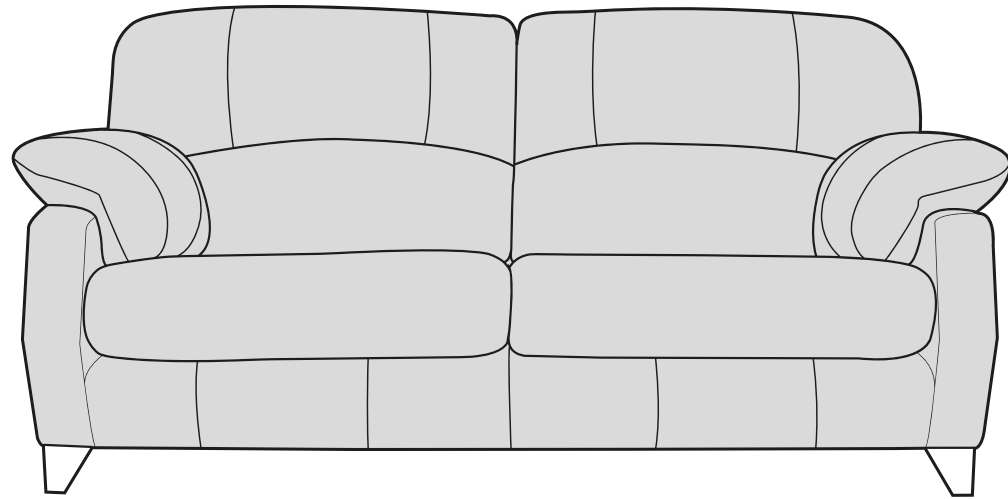

# Austin Leather Collection

3 seater shown in Puglia Cinder (Cover 1). Armchair shown in Puglia Cinder (Cover 1). Leather storage footstool shown in Puglia Cinder (Cover 1).

# AUSTIN LEATHER COVER GUIDE - STANDARD BACK

Please use this guide when ordering the following pieces to clarify cover options.

**3 Seater sofa (3ST)**

**2 Seater sofa (2ST)**

**Arm Chair (1ST)**

# AUSTIN LEATHER DIMENSIONS (CM)

AVAILABLE PIECES	HEIGHT 1	WIDTH 2	DEPTH 3	SEAT HEIGHT 4	SEAT DEPTH 5	SEAT WIDTH 6	ACCESS DIAGONAL 7	OUTBACK HEIGHT 8	ARM HEIGHT 9	WEIGHT (KG)
3 SEATER SOFA (3ST)	100	187	98	48	55	135	207	81	69	56.5
2 SEATER SOFA (2ST)	100	160	98	48	55	111	184	81	69	49
ARMCHAIR (1ST)	100	91	98	48	55	40	130	81	69	36
<b>ACCENT PIECES</b>										
AUSTIN LEATHER FOOTSTOOL (FST)	37	104	64	N/A	N/A	N/A	117	N/A	N/A	21.5
LEATHER STORAGE FOOTSTOOL (FSS)	45	63	50	N/A	N/A	N/A	75	N/A	N/A	12.5